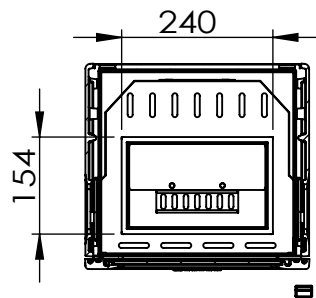

B-B

C-C

 Westbo of Sweden	Drawn	Date	02/06/2025
	Checked	Mattias	Doc.Nr
	Nobel Ethanol		Sheet
		Size	A4